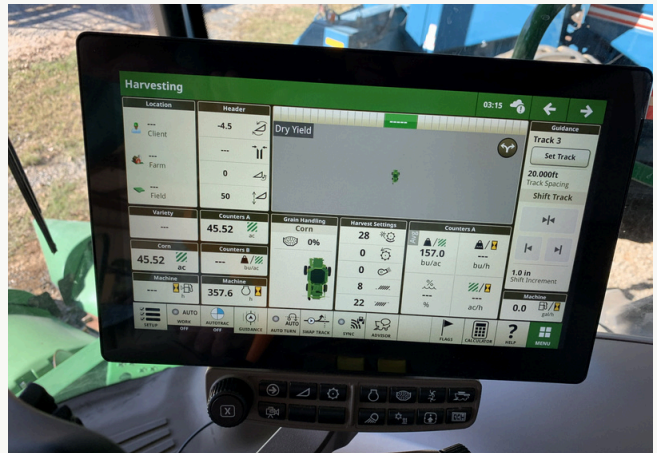

EQUIPMENT FOR SALE

2024 John Deere S770
Grain Combine
Inquire for Price

Unverferth Strip Till with
Row Markers
\$17,500

2024 KMC 7406 Peanut
Combine (Basket Picker)
\$150,000

2023 Unverferth 432 6-Row
Ripper Bedder
\$30,000

2012 John Deere Grain Head
625F
\$11,000

2022 CASE IH 345 Disk
Harrow 25ft
Inquire for Price

John Deere 1700 Planter
\$7,500

2021 Kubota M7-132 Deluxe
Tractor LM2605 Loader
\$79,500

2024 John Deere S770 Grain Combine

Inquire for Price

Only 357.6 hours • Almost new condition

2022 Case IH 345 Disk Harrow 25ft
Inquire for Price

2024 KMC 7406 Peanut Combine

\$150,000

SN97043

Unverferth Strip Till with Row Markers

\$17,500